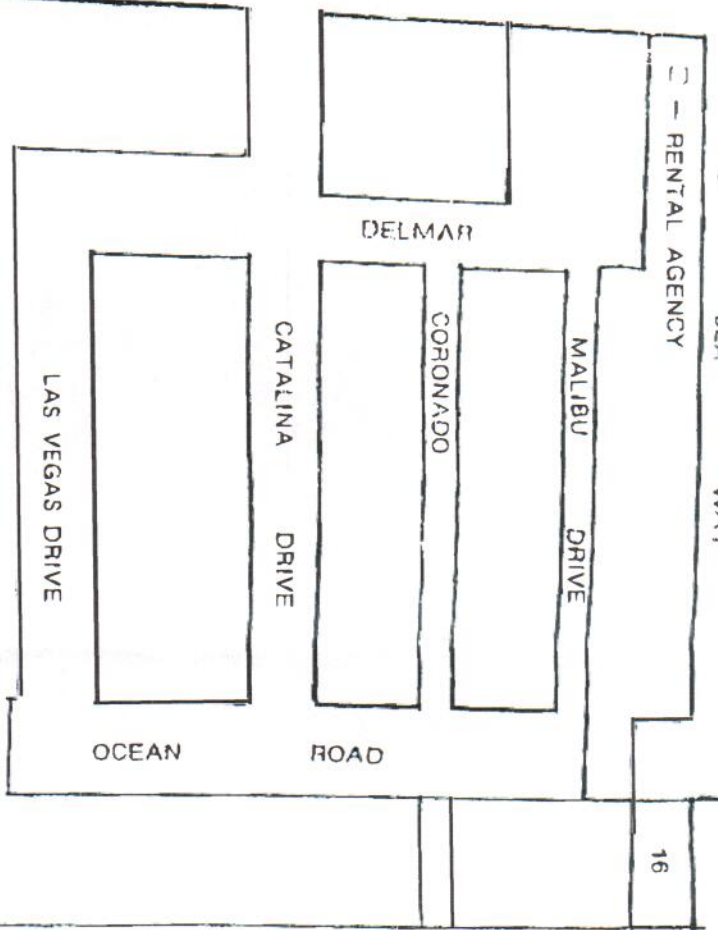

THIS MAP WAS PREPARED FOR RENTAL PURPOSES ONLY.

PLAINFIELD AVE.

OCEAN BEACH SHORES "MONTEREY BEACH"

PRIVATE BATHING BEACH

PRIVATE BATHING BEACH

ATLANTIC OCEAN