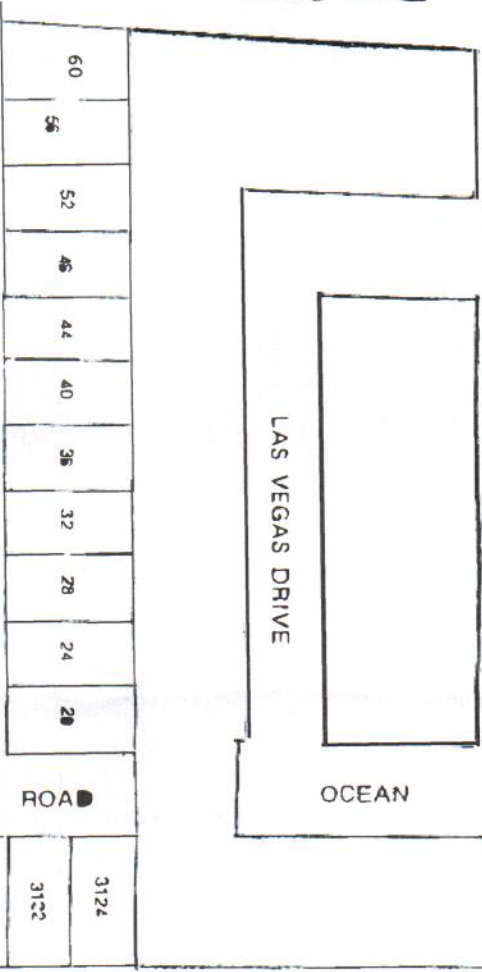

THIS MAP WAS PREPARED FOR RENTAL PURPOSES ONLY.

PLAINFIELD AVE.

OCEAN BEACH SHORES "MONTEREY BEACH"

PRIVATE BATHING BEACH

PRIVATE BATHING BEACH

ATLANTIC OCEAN