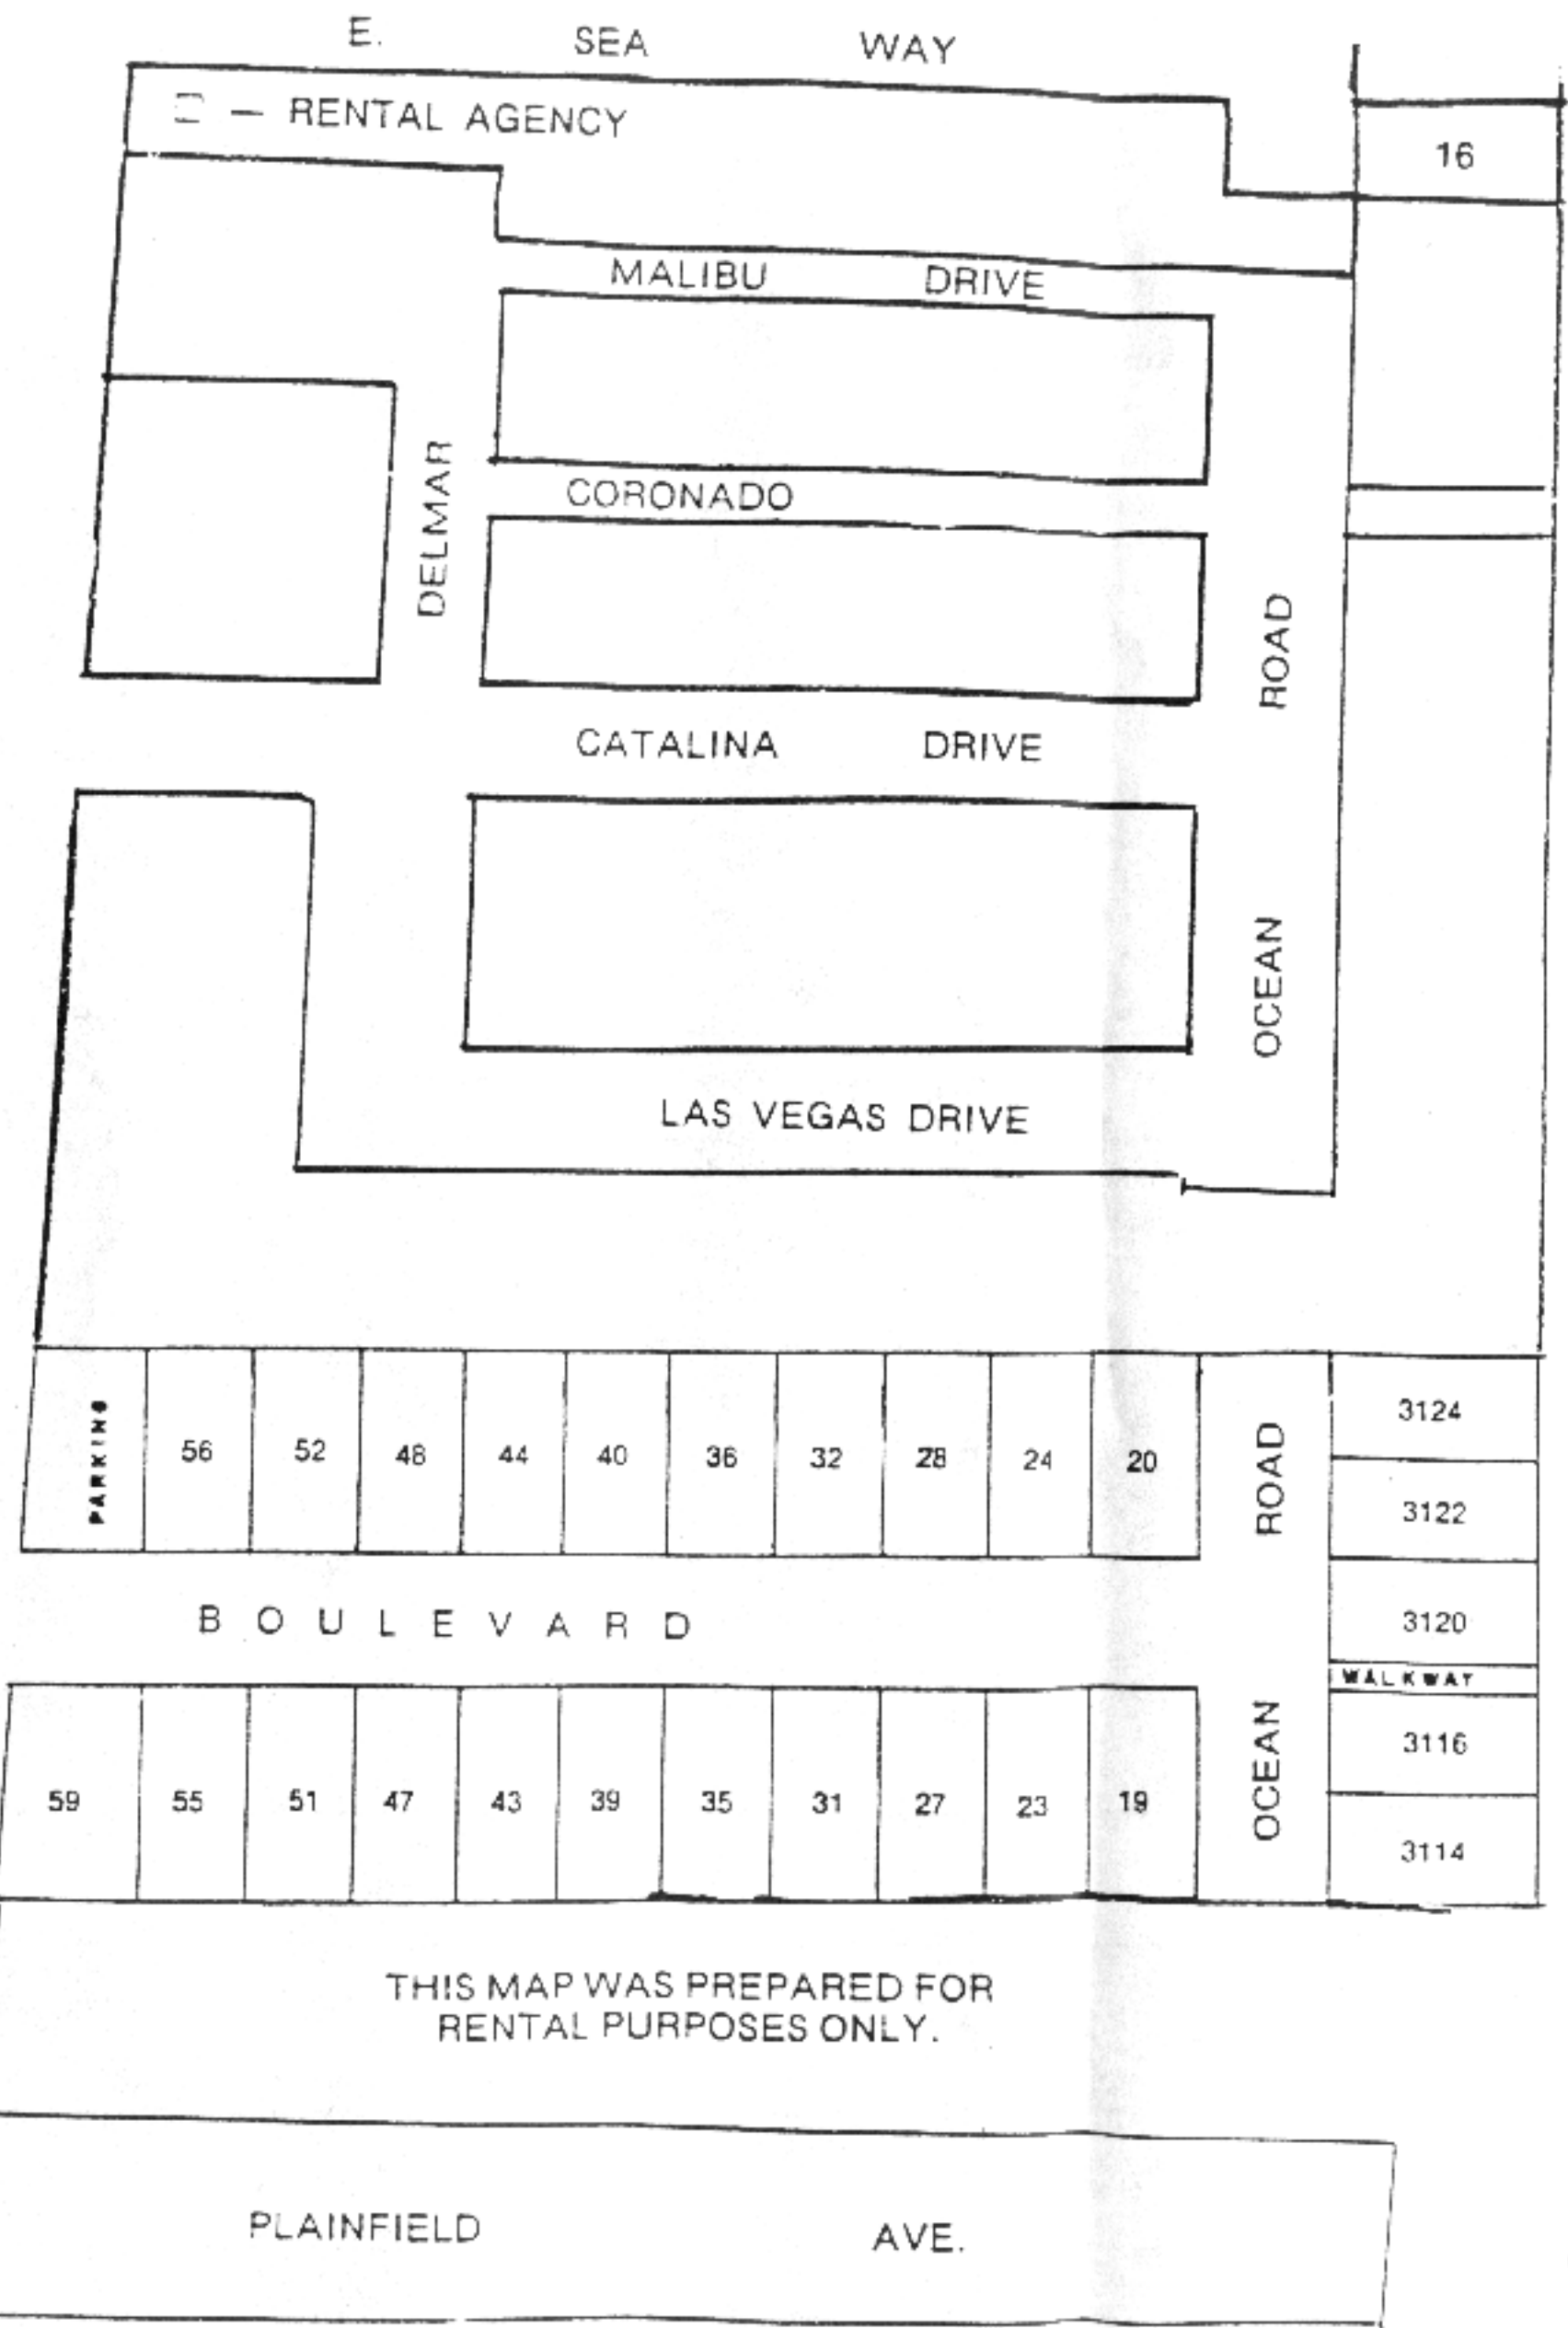

THIS MAP WAS PREPARED FOR RENTAL PURPOSES ONLY.

OCEAN BEACH SHORES "MONTEREY BEACH"

PRIVATE BATHING BEACH

ATLANTIC OCEAN